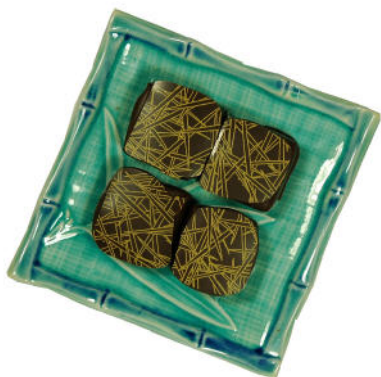

PADDY'S

Coffee Truffles

Paddy's Coffee Truffles

Available exclusively at
Paddy's Coffee House
3900 Smith Street
Union City, CA 94587

Call (510) 324-8572
Fax (510) 324-8573

Email: Paddy@PaddysCoffee.com
Website: www.PaddysCoffee.com

8-pc Coffee Truffles in Brown-Aqua Box

PADDY'S

Coffee Truffles

8-pc Coffee Truffles in Red Box

5-pc Coffee Truffles in Red Heart Bag

Paddy's Coffee Truffles

Available exclusively at
Paddy's Coffee House
3900 Smith Street
Union City, CA 94587